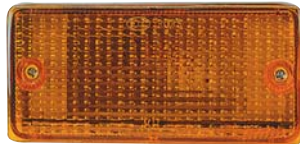

215-1638
FRONT LAMP
R 26130-11A00
L 26135-11A00
100PCS 3.4.3CFT
00-215-1638 LENS
200PCS 1.8CFT